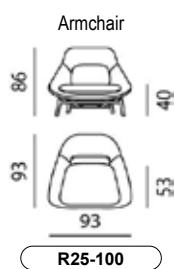

**DIMENSIONS**

All width dimensions are rounded up. All dimensions are approximate.

**TECHNICAL DATA**

Inner frame	Metal frame.
Seat inner frame	Sheet material.
Springs seat	Elastic belts.
Filling	PU/HR foam 45kg/m <sup>3</sup> , covering Leoskin.
- Back cushion	Leofill, 60% latex and 40% fibreballs.
- Seat cushion	HR foam 50kg/m <sup>3</sup> , covering Leoskin.
Frame	Steel, powder coated in all selected Epoxy colours.
Gliders	Black synthetic.
Decorative stitching	Saddle-stitch and double-stitched decorative stitching.
Design	Yonoh, 2022.