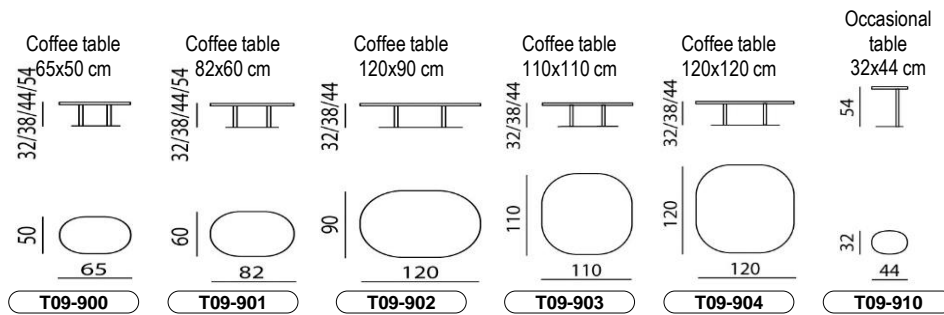

DIMENSIONS

All width dimensions are rounded up. All dimensions are approximate.

TECHNICAL DATA

Table-top	Solid oak, solid walnut or Ceramic.
- Oak	All selected oak oil and stain colours.
- Walnut	All selected walnut oil and stain colours.
- Ceramic	All selected Ceramic and Ceramic Gloss colours. (6 mm) Ceramic 1: Calacatta- Gris du Gent- Béton- Basalt Noir Ceramic 2: Strata Argentum- Pietra Grey- Iron Moss- Raffaello (White Gloss)- Capraia (Beige Gloss)- Verde Avar (Green Gloss)- Frappucino (Brown Gloss)- Saint Laurent (Black Gloss)-
Lower table-top at Ceramic.	Lacquered in matching colour.
Frame	Steel, Epoxy E2200 Nuit Silk. Option: All selected Epoxy colours (powder coating).
Gliders	Felt.
Table height	32 cm (except occasional table 32x44 cm). 38 cm (except occasional table 32x44 cm). 44 cm (except occasional table 32x44 cm). 54 cm (except lounge table 65x50 cm, lounge table 82x60 cm and occasional table 32x44 cm).
Maximum load	Lounge tables 50 kg and occasional table 10 kg.
Certifications	All sheet materials used in this model comply with the CARB2 requirement or are NAF certified.
Design	Studio Truly Truly, 2021.