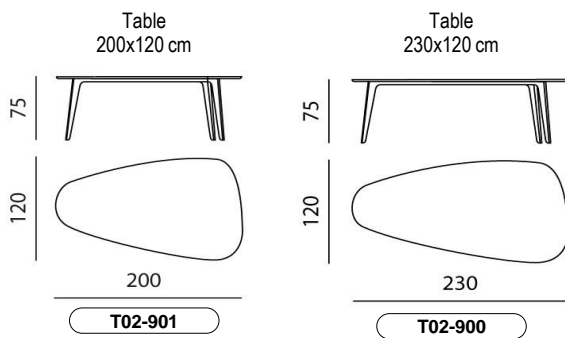

**DIMENSIONS**

All width dimensions are rounded up. All dimensions are approximate.

**TECHNICAL DATA**

Table-top	Oak veneer on blank MDF, Walnut veneer on black MDF, Fenix black on black MDF or Ceramic.
- Oak	All selected oak stain colours.
- Walnut	All selected walnut stain colours.
- Fenix	All selected Fenix colours.
- Ceramic	All selected Ceramic and Ceramic Gloss colours, (6 mm) Ceramic 1: Calacatta- Gris du Gent- Béton- Basalt Noir Ceramic 2: Strata Argentum- Pietra Grey- Iron Moss- Raffaello (White Gloss)- Capraia (Beige Gloss)- Verde Avar (Green Gloss)- Frappucino (Brown Gloss)- Saint Laurent (Black Gloss)-
- Side edge oak	Blank MDF stained in matching colour.
- Side edge walnut and Fenix	MDF black.
Lower table-top at Ceramic.	Lacquered in matching colour.
Frame	Steel, Epoxy E2200 Nuit Silk. Option: All selected Epoxy colours (powder coating).
Gliders	Black synthetic.
Maximum load	40 kg.
Design	A Design Studio, 2019.