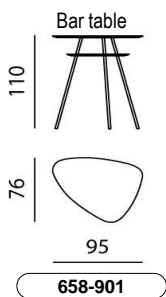

**DIMENSIONS**

All width dimensions are rounded up. All dimensions are approximate.

**TECHNICAL DATA**

Top	Solid oak or solid walnut.
- Oak	All selected oak oil and stain colours.
- Walnut	All selected walnut oil and stain colours.
Lower table-top	MDF lacquered, Cristallo C4600 Notte.
Frame	Steel, Epoxy E3600 Noctis Diamond.
Gliders	Black synthetic.
Maximum load	25 kg.
Certifications	All sheet materials used in this model comply with the CARB2 requirement or are NAF certified. All materials used in the furniture meet the legal requirements of the country of destination. Foam materials with flame-retardant characteristics can be supplied on request.
Design	Beck Design, 2018.