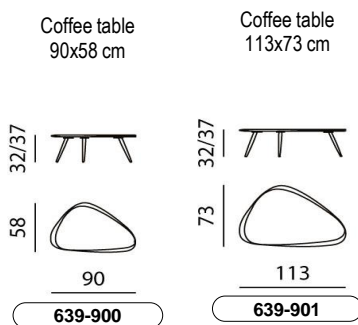

**DIMENSIONS**

All width dimensions are rounded up. All dimensions are approximate.

**TECHNICAL DATA**

Table-top	Solid oak, solid walnut or marble.
- Oak	All selected oak oil and stain colours.
- Walnut	All selected walnut oil and stain colours.
- Marble	All selected Marble colours.
Legs (table top oak)	Solid oak in the colour of the table top.
Legs (table top walnut)	Solid walnut in the colour of the table top.
Legs (table top marble)	Solid oak in all selected oak oil and stain colours. Option: solid walnut in all selected walnut oil and stain colours.
Leg fixing (marble top)	Fixingplate with logo is produced in Satiné 010 Black.
Gliders	Transparent synthetic.
Maximum load	25 kg.
Certifications	All sheet materials used in this model comply with the CARB2 requirement or are NAF certified.
Design	Beck Design, 2017.